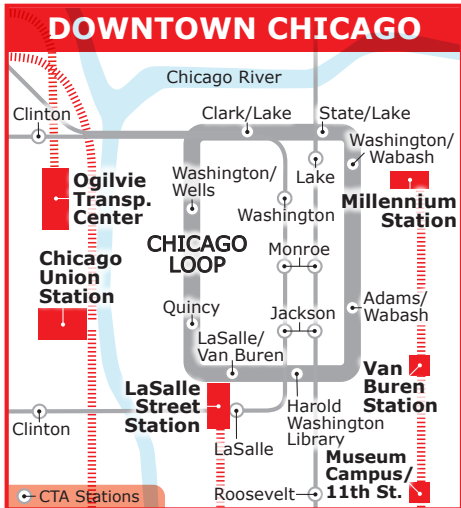

ILLINOIS / WISCONSIN STATE LINE

Metra Fare Zones

Metra Fare Zones

LAKE MICHIGAN

Downtown Chicago

ILLINOIS / INDIANA STATE LINE