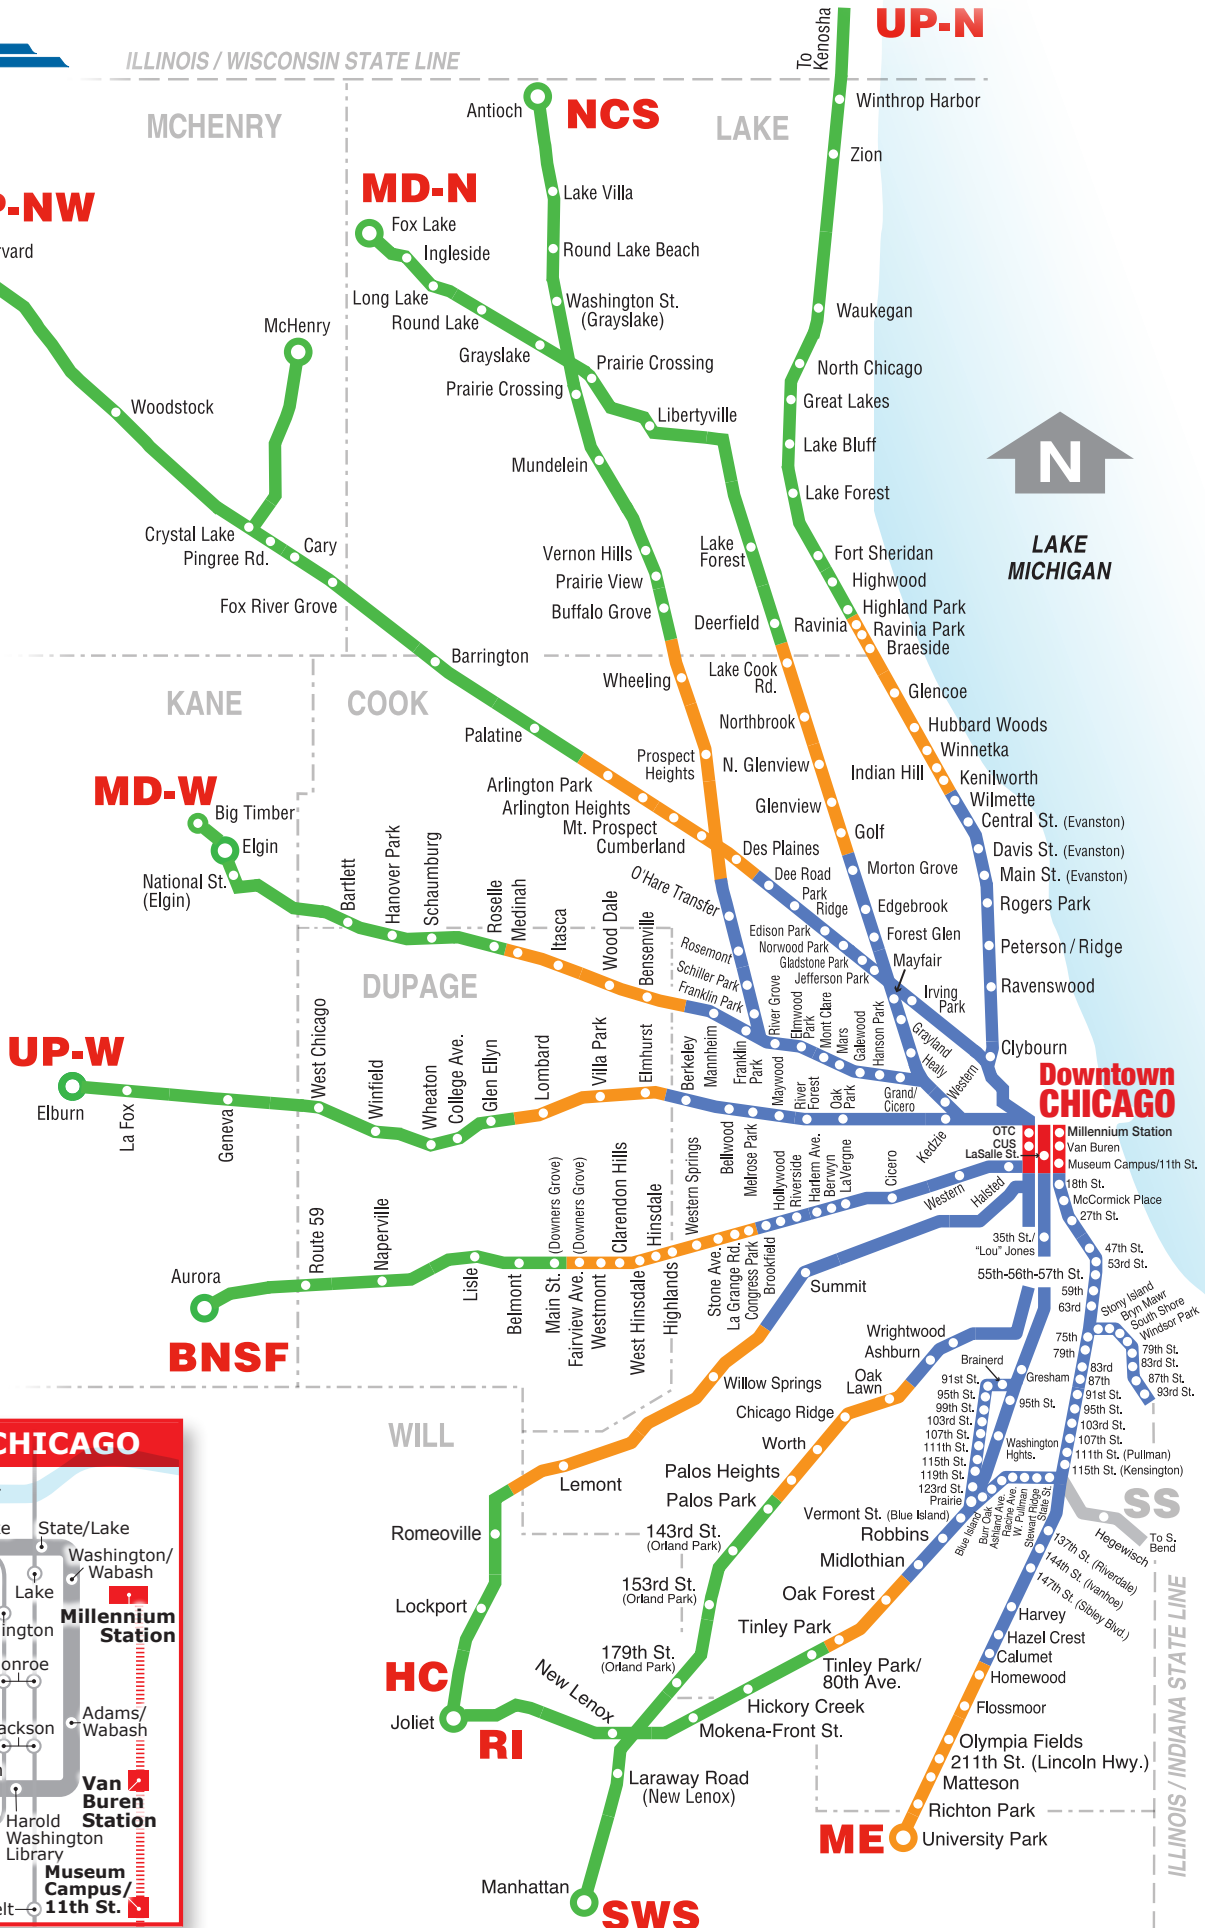

ILLINOIS / WISCONSIN STATE LINE

Metra Fare Zones

Metra Fare Zones

LAKE MICHIGAN

Downtown Chicago

ILLINOIS / INDIANA STATE LINE